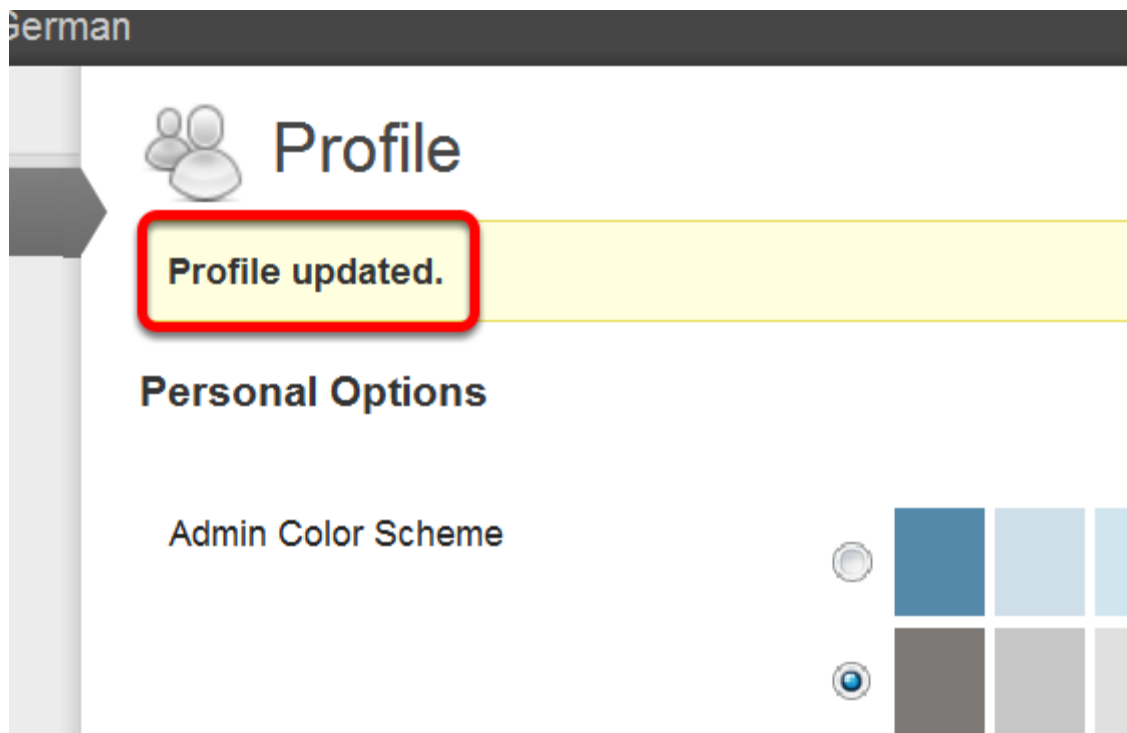

## Contact Info

E-mail *(required)*

WishElf@mailinator.com

Website

AIM

Yahoo IM

Jabber / Google Talk

Do not add biographical information.

## About Yourself

Biographical Info

Change your password to something you can remember. You will enter the new password twice, then you will click on the "Update Profile" button.

New Password

1  If you

2  Type :

Write down your  
user name and  
password in several  
places!

Strong

3 Update Profile

Success.

To go back to the front page of the site, click on "Visit site" in the drop-down menu in the upper, left-hand corner of the page.