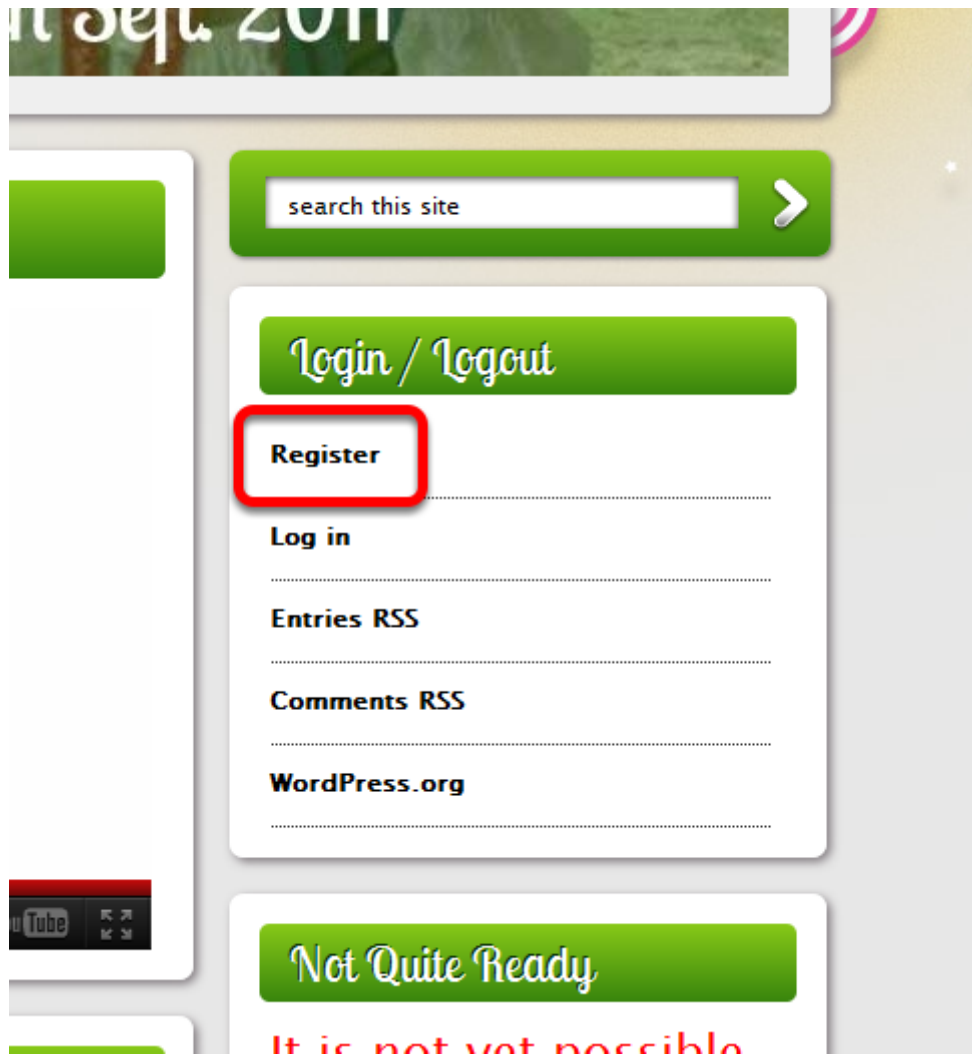

## Register at [ahsgerman.com/wp](http://ahsgerman.com/wp)

---

To view most of our web site, you do not have to register. If you would like to participate in our extra help forum, however, you must set up an account.

**Browse to <http://www.ahsgerman.com/wp>.**

Click on the "Register" link.

Provide a user name and a valid email address. Click on the "Register" button.

The image shows a registration form with a green 'Log In' button at the top. Below it is a yellow box with the text 'Register For This Site'. The form has three numbered steps: 1. Username: The input field contains 'zippy', and a red error message box says 'Username may not be your real name.' 2. E-mail: The input field contains 'WishElf@mailinator', and a red error message box says 'Email address must be real.' 3. Register: A grey button labeled 'Register'. Below the button, there are two links: 'Log In' and 'Lost Password'. A dotted line is at the bottom of the form area.