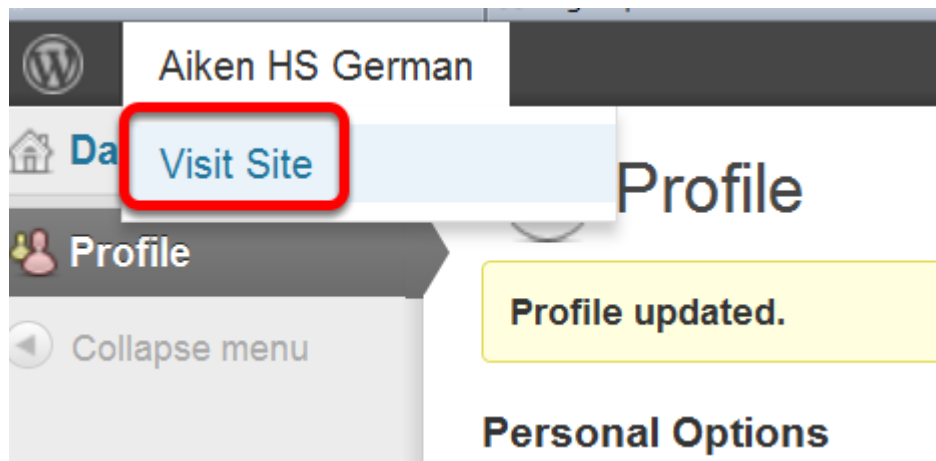

Write down your  
user name and  
password in several  
places!

Strong

3 Update Profile

Success.

To go back to the front page of the site, click on "Visit site" in the drop-down menu in the upper, left-hand corner of the page.

You may now participate in our extra help forum.

The screenshot shows the top navigation bar of the AHS German website. The main menu includes 'AHS German', 'About', 'Academics', and 'Extracurricular'. A dropdown menu is open under 'Academics', listing 'Frau Lader's Plans', 'Herr Lader's Plans', 'Old Lesson Plans', and 'Support'. The 'Extra Help' link is highlighted with a red box. Below the navigation bar, there is a green banner for 'Protected: Extra Help' and a text box stating 'Students who would like extra help, tutoring forums.' A user login box for 'WELCOME ZIPPY' is visible, along with a search bar and a 'Search forums' button. At the bottom, there is a 'POST NEW TOPIC' button and a 'Subject:' input field.